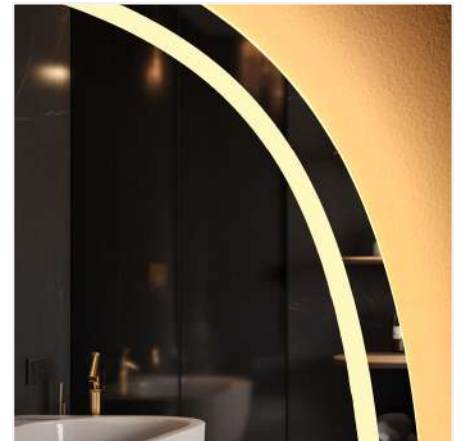

LEXSI

HIGHLIGHTS

- Acrylic LED Mirror - Frameless
- LED light with 3000K, 4000K, 6000K
- 5mm Copper-free with Safety Film
- Touch Sensor Switch
- Anodising Aluminium Frame
- Defogger Pad
- SAA. IP44 rated
- Available in 2 Sizes

MODEL	SIZE
LEXSI-6060	600 x 600mm
LEXSI-7575	750 x 750mm

SPECS SHEET

Please scan the QR code to access the specifications sheet.

LEXSI-6060

LEXSI-7575