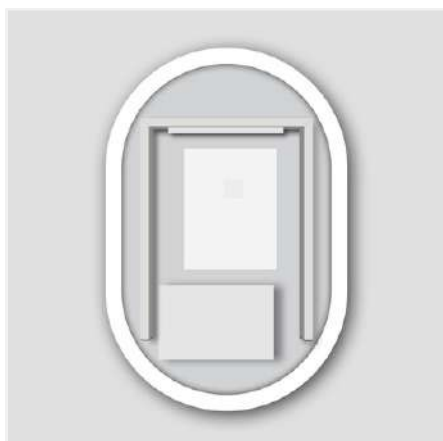

LDO-A

HIGHLIGHTS

- Oval Acrylic LED Mirror
- LED light with 3000K, 4000K, 6000K
- 5mm Copper-free with Safety Film
- Touch Sensor Switch
- Anodising Aluminium Frame
- Defogger Pad
- SAA. IP44 rated

MODEL	SIZE
LDO-A-4575	450 x 750mm
LDO-A-6090	600 x 900mm

SPECS SHEET

Please scan the QR code to access the specifications sheet.

LDO-A-4575

LDO-A-6090