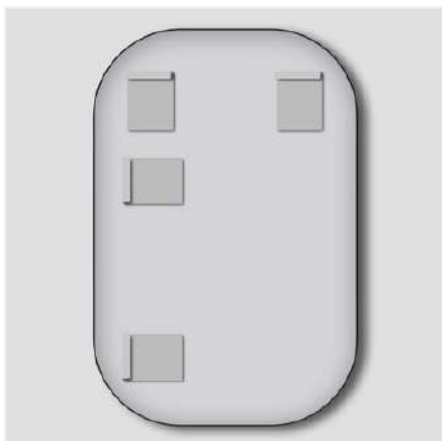

ROUNDED RECTANGULAR

HIGHLIGHTS

- 38mm Aluminum Framed Rounded Rectangular Mirror
- 5mm Copper-free with Safety Film
- Non-Luminous Mirror
- Easy to Install with the Sliding Wall Brackets
- Can be Mounted Vertically or Horizontally
- Available in 3 Colours & 2 Sizes

MODEL	SIZE
Brushed Gold	
MBG-RR4575	450 x 750mm
MBG-RR6090	600 x 900mm
Brushed Nickel	
MBN-RR4575	450 x 750mm
MBN-RR6090	600 x 900mm
Matt Black	
MBK-RR4575	450 x 750mm
MBK-RR6090	600 x 900mm

SPECS SHEET

Please scan the QR code to access the specifications sheet.

450 x 750mm

600 x 900mm