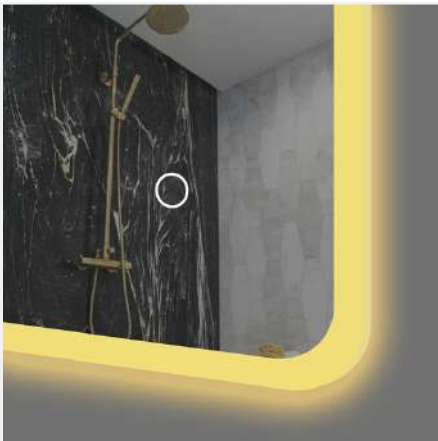

LDE-A

HIGHLIGHTS

- High-Quality Acrylic LED Mirror
- LED light with 3000K, 4000K, 6000K
- 5mm Copper-free with Safety Film
- Touch Sensor Switch
- Anodising Aluminium Frame
- Defogger Pad
- SAA. IP44 rated

MODEL	SIZE
LDE-A-6075	600 x 750mm
LDE-A-9075	900 x 750mm
LDE-A-1280	1280 x 885mm

SPECS SHEET

Please scan the QR code to access the specifications sheet.

LDE-A-6075

LDE-A-9075

LDE-A-1280