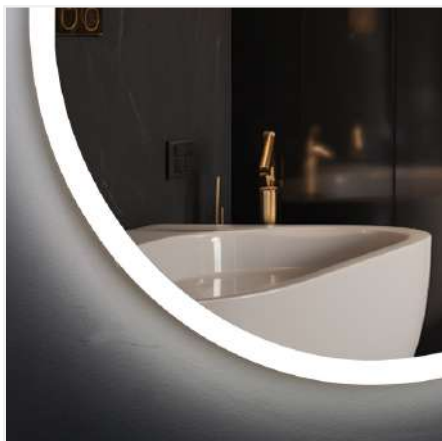

LDO-A

HIGHLIGHTS

- Oval Acrylic LED Mirror
- LED light with 3000K, 4000K, 6000K
- 5mm Copper-free with Safety Film
- Touch Sensor Switch
- Anodising Aluminium Frame
- Defogger Pad
- SAA. IP44 rated

MODEL	SIZE
LDO-A-4575	450 x 750mm
LDO-A-6090	600 x 900mm

SPECS SHEET

Please scan the QR code to access the specifications sheet.

LDO-A-4575

LDO-A-6090