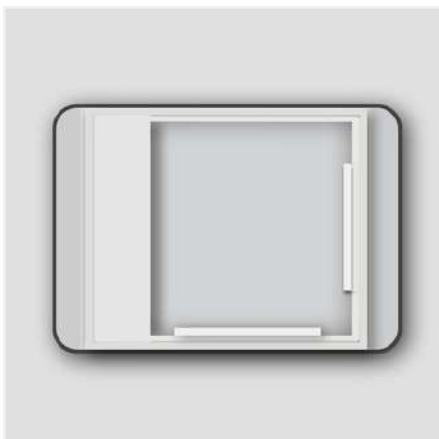

BK-2SL

HIGHLIGHTS

- Black 32mm Aluminium Framed LED Mirror
- Top & Bottom Frontside LED
- LED light with 3000K, 4000K, 6000K
- 5mm Copper-free with Safety Film
- Touch Sensor Switch
- Anodising Aluminium Frame
- SAA. IP44 rated
- Available in 1 Colour & 2 Sizes

COLOUR	Black

MODEL	SIZE
BK-2SL	500 x 700mm
BK-2SL7080	700 x 800mm

SPECS SHEET

Please scan the QR code to access the specifications sheet.

BK-2SL

BK-2SL7080