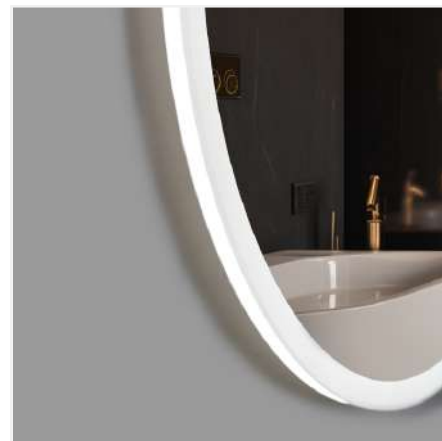

LDO-A

HIGHLIGHTS

- Oval Acrylic LED Mirror
- LED light with 3000K, 4000K, 6000K
- 5mm Copper-free with Safety Film
- Touch Sensor Switch
- Anodising Aluminium Frame
- Defogger Pad
- SAA. IP44 rated

MODEL	SIZE
LDO-A-4575	450 x 750mm
LDO-A-6090	600 x 900mm

SPECS SHEET

Please scan the QR code to access the specifications sheet.

LDO-A-4575

LDO-A-6090