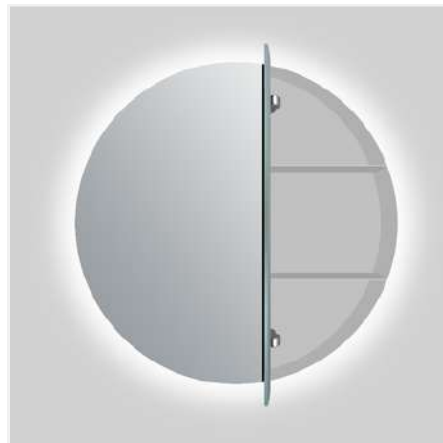

LU-60

HIGHLIGHTS

- 3mm Mirror door with safety film
- Backlit LED light, 4000K
- Aluminum Frame and Interior
- No Switch
- Australian Standard Power Socket
- IP24
- Sliding Brackets for easy installation

MODEL	SIZE
LU-60	600mm

SPECS SHEET

Please scan the QR code to access the specifications sheet.

LU-60