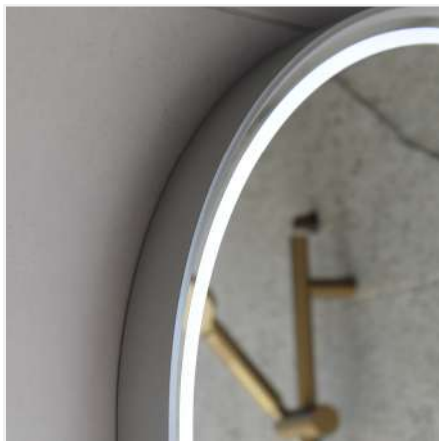

DESI

HIGHLIGHTS

- 38mm Aluminum Framed LED Dressing Mirror
- LED light with 3000K, 4000K, 6000K
- 5mm Copper-free with Safety Film
- Touch Sensor Switch
- Anodising Aluminium Frame
- Defogger Pad
- SAA. IP44 rated
- Can be Mounted Vertically or Horizontally
- Available in 1 Colour & 2 Sizes

MODEL	SIZE
DESI-12	1200 x 650mm
DESI-16	1600 x 650mm

SPECS SHEET

Please scan the QR code to access the specifications sheet.

DESI-12

DESI-16