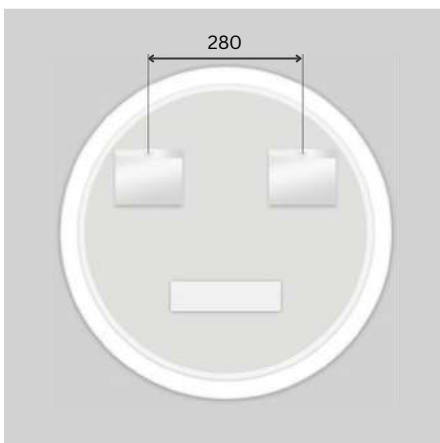

LU-60

HIGHLIGHTS

- 3mm Mirror door with safety film
- Backlit LED light, 4000K
- Aluminum Frame and Interior
- No Switch
- Australian Standard Power Socket
- IP24
- Sliding Brackets for easy installation

MODEL	SIZE
LU-60	600mm

SPECS SHEET

Please scan the QR code to access the specifications sheet.

LU-60