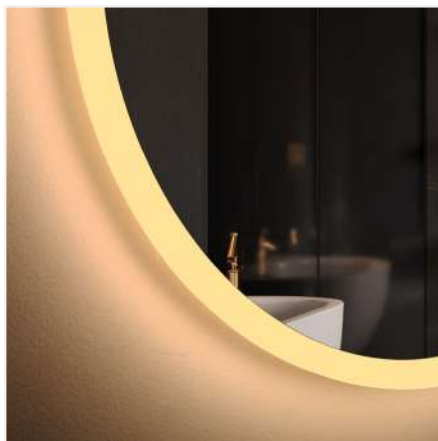

LDO-A

HIGHLIGHTS

- Oval Acrylic LED Mirror
- LED light with 3000K, 4000K, 6000K
- 5mm Copper-free with Safety Film
- Touch Sensor Switch
- Anodising Aluminium Frame
- Defogger Pad
- SAA. IP44 rated

MODEL	SIZE
LDO-A-4575	450 x 750mm
LDO-A-6090	600 x 900mm

SPECS SHEET

Please scan the QR code to access the specifications sheet.

LDO-A-4575

LDO-A-6090