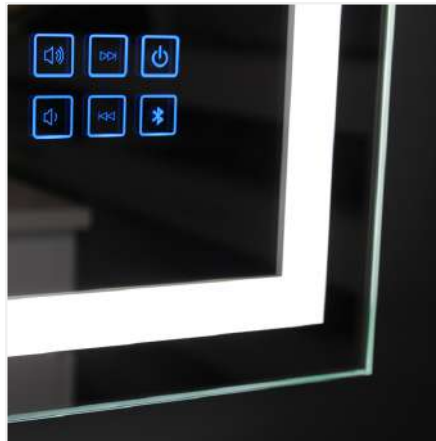

ART

HIGHLIGHTS

- Bluetooth LED Mirror with Magnifier
- 6 key Bluetooth Module
- LED light with 3000K, 4000K, 6000K
- 5mm Copper-free with Safety Film
- Touch Sensor Switch
- Anodising Aluminium Frame
- Defogger Pad
- SAA. IP44 rated
- With USB Port
- Available in 2 Sizes

MODEL	SIZE
ART-9075	900 x 750mm
ART-1280	1200 x 800mm

SPECS SHEET

Please scan the QR code to access the specifications sheet.

ART-9075

ART-1280